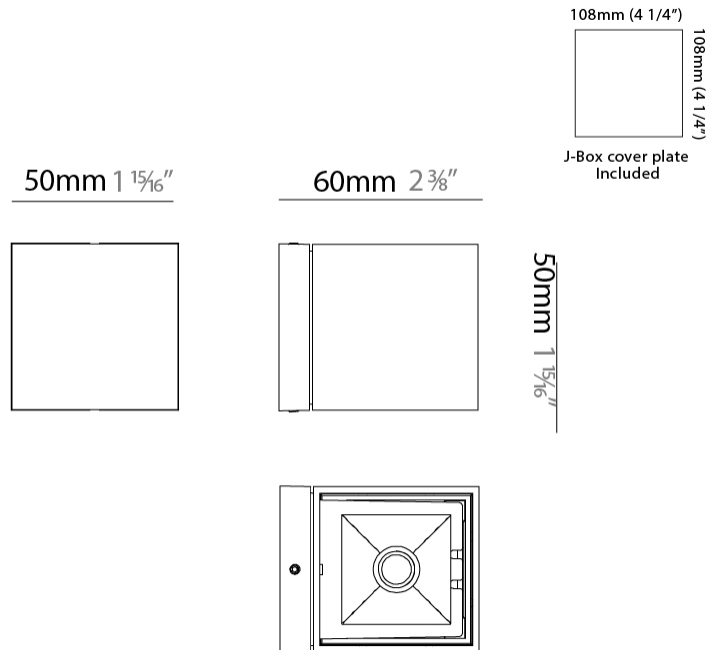

DAU MINI SINGLE SURFACE

D93130R9-

base number _____
Finish Options _____

1. To build a product code in our configurator select the specify button on the base model # product page
2. To build a manual product code on this datasheet choose from the options listed below in blue font and add the suffix to the base model #

GENERAL

Series: Dau _____
Subseries: Dau Mini Single _____
Brand: Milan _____
Division: Design _____
Mounting Type: Surface _____
Mounting Location: Wall _____
Subcategory: Up/Down Light _____

PHYSICAL

Shape: Cube _____
Length (mm): 50 _____
Length (in): 1 ¹⁵/₁₆ _____
Height (mm): 50 _____
Height (in): 1 ¹⁵/₁₆ _____
Extension (mm): 60 _____
Extension (in): 2 ³/₈ _____
Light Distribution: Direct / Indirect _____
Fixture Finish: CHR / MBL / MWL _____
Fixture Material: Extruded Aluminum _____

ELECTRICAL

Lamp Type: LED _____
Total Output Wattage (W): 10 _____
Dimming: Electronic Low Voltage Dimming _____
Input Voltage (V): 120Vac Direct Line _____

LED

Number of LEDs: 2 _____
Color Temperature (°K): 3000 _____
Max. Delivered Lumen (lm): 1000 _____
CRI: >90 CRI _____

OPTICAL

RATINGS AND CERTIFICATIONS

Certified By: Certified for North American Standards _____
IP rating: IP20 _____