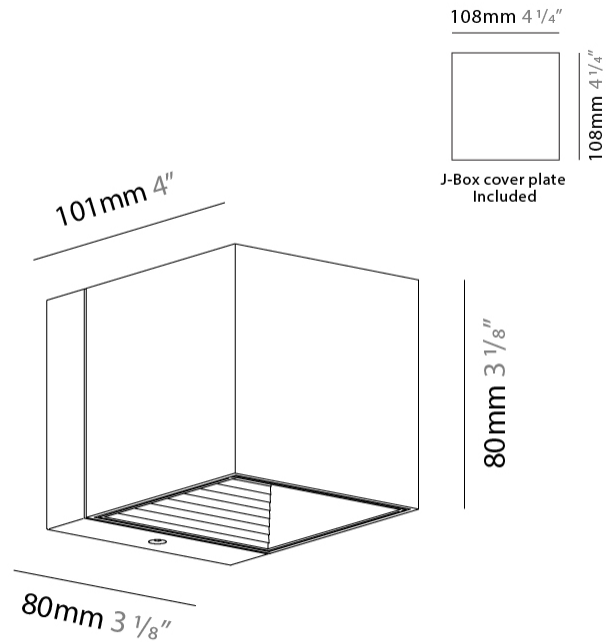

PROJECT
TYPE
SPECIFIER
QUANTITY
DATE

DAU SINGLE SURFACE

D93148R9-

base number Finish
Options

1. To build a product code in our configurator select the specify button on the base model # product page
2. To build a manual product code on this datasheet choose from the options listed below in blue font and add the suffix to the base model #

GENERAL

Series: Dau
Subseries: Dau Single
Brand: Milan
Division: Design
Mounting Type: Surface
Mounting Location: Wall
Subcategory: Up/Down Light

PHYSICAL

Shape: Cube
Length (mm): 80
Length (in): 3 1/8
Height (mm): 80
Height (in): 3 1/8
Extension (mm): 101
Extension (in): 4
Light Distribution: Direct / Indirect
Fixture Finish: BAL / MWL / BSL
Fixture Material: Extruded Aluminum

ELECTRICAL

Lamp Type: LED
Input Wattage (W): 14
Dimming: Electronic Low Voltage Dimming to 20%
Input Voltage (V): 120Vac Direct Line

LED

Number of LEDs: 2
Color Temperature (°K): 3000
Max. Delivered Lumen (lm): 1330
CRI: >90 CRI

OPTICAL

RATINGS AND CERTIFICATIONS

Certified By: Certified for North American Standards
IP rating: IP44